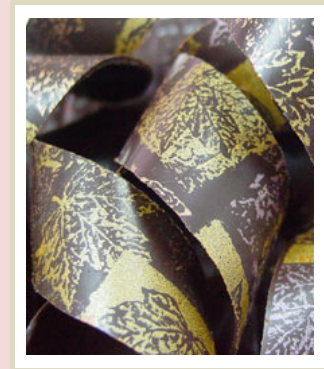

37903 TI 224
Winter Christmas